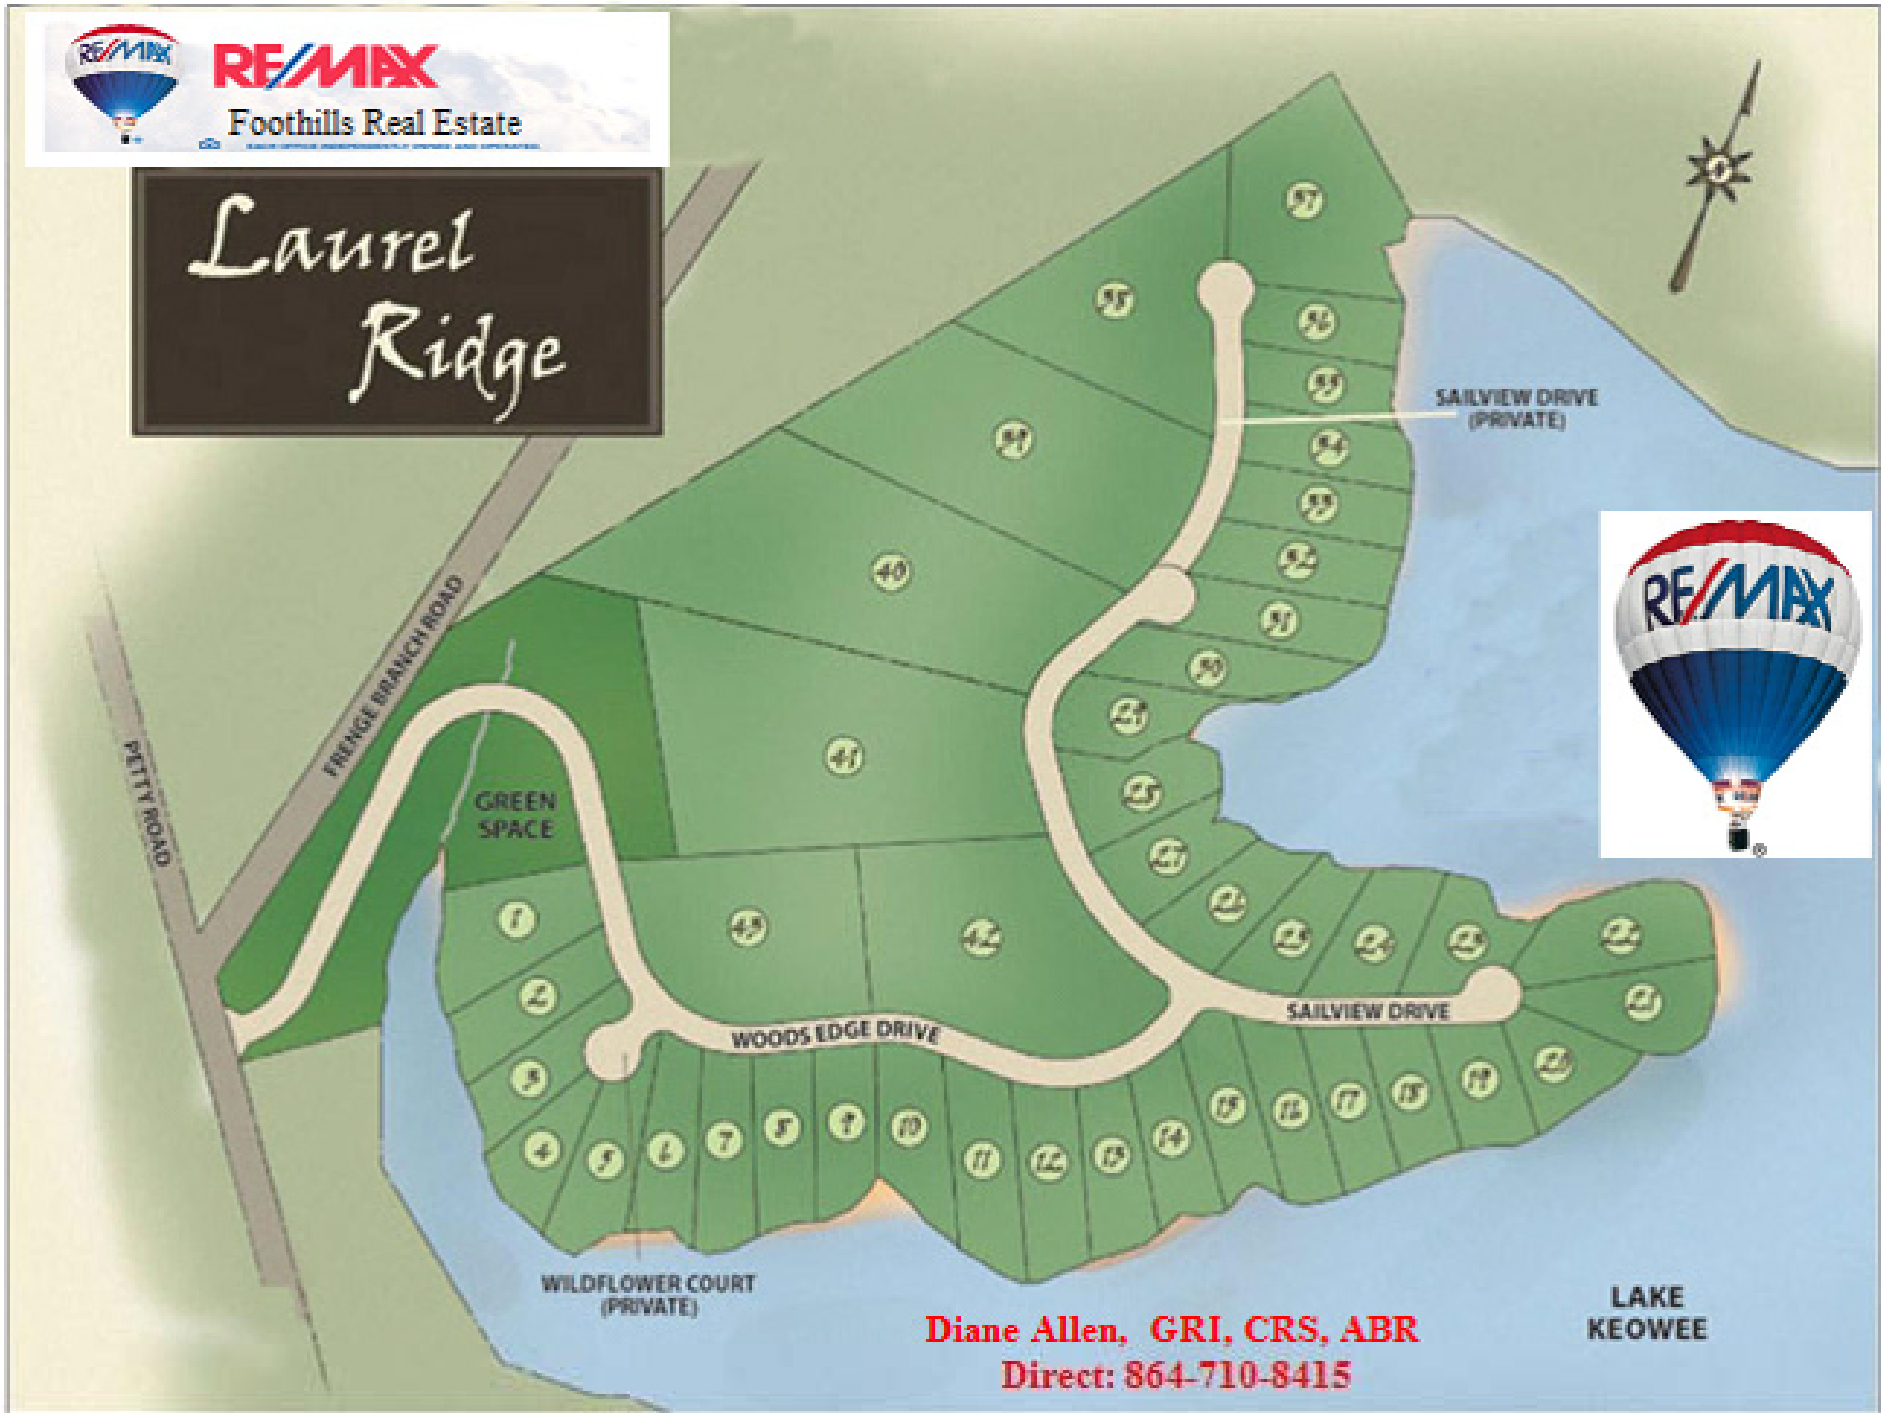

# Laurel Ridge

**Diane Allen, GRI, CRS, ABR**  
Direct: 864-710-8415

**LAKE  
KEOWEE**